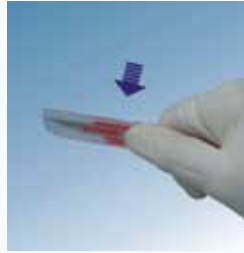

VITREX[®] Safety Scalpels

PROTECTED DISPOSABLE SAFETY SCALPELS

- ◆ VITREX[®] Safety Scalpels are designed to minimize the risk of cross contamination without compromising neither userfriendliness nor sharpness.
- ◆ The scalpels are available with all common handles and blades.

How to use Safety Scalpels

Open

- ▶ Press button and pull back to expose blade
- ▶ **Don't push forward**

Ready for use

- ▶ When you hear a click, the device is fully opened and ready for use.

Close for re-use

- ▶ Push cover forward carefully until you hear a light click.

Safety Lock before disposal

- ▶ Push cover further forward until you hear a loud click.

Disposal

- ▶ Dispose of the Safety Scalpel in a suitable safety container