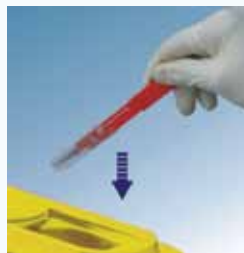

VITREX[®] Safety Scalpels

PROTECTED DISPOSABLE SAFETY SCALPELS

- ◆ VITREX[®] Safety Scalpels are designed to minimize the risk of cross contamination without compromising neither userfriendliness nor sharpness.
- ◆ The scalpels are available with all common handles and blades.

How to use Safety Scalpels

Open

- ▶ Press button and pull back to expose blade
- ▶ **Don't push forward**

Ready for use

- ▶ When you hear a click, the device is fully opened and ready for use.

Close for re-use

- ▶ Push cover forward carefully until you hear a light click.

Safety Lock before disposal

- ▶ Push cover further forward until you hear a loud click.

Disposal

- ▶ Dispose of the Safety Scalpel in a suitable safety container